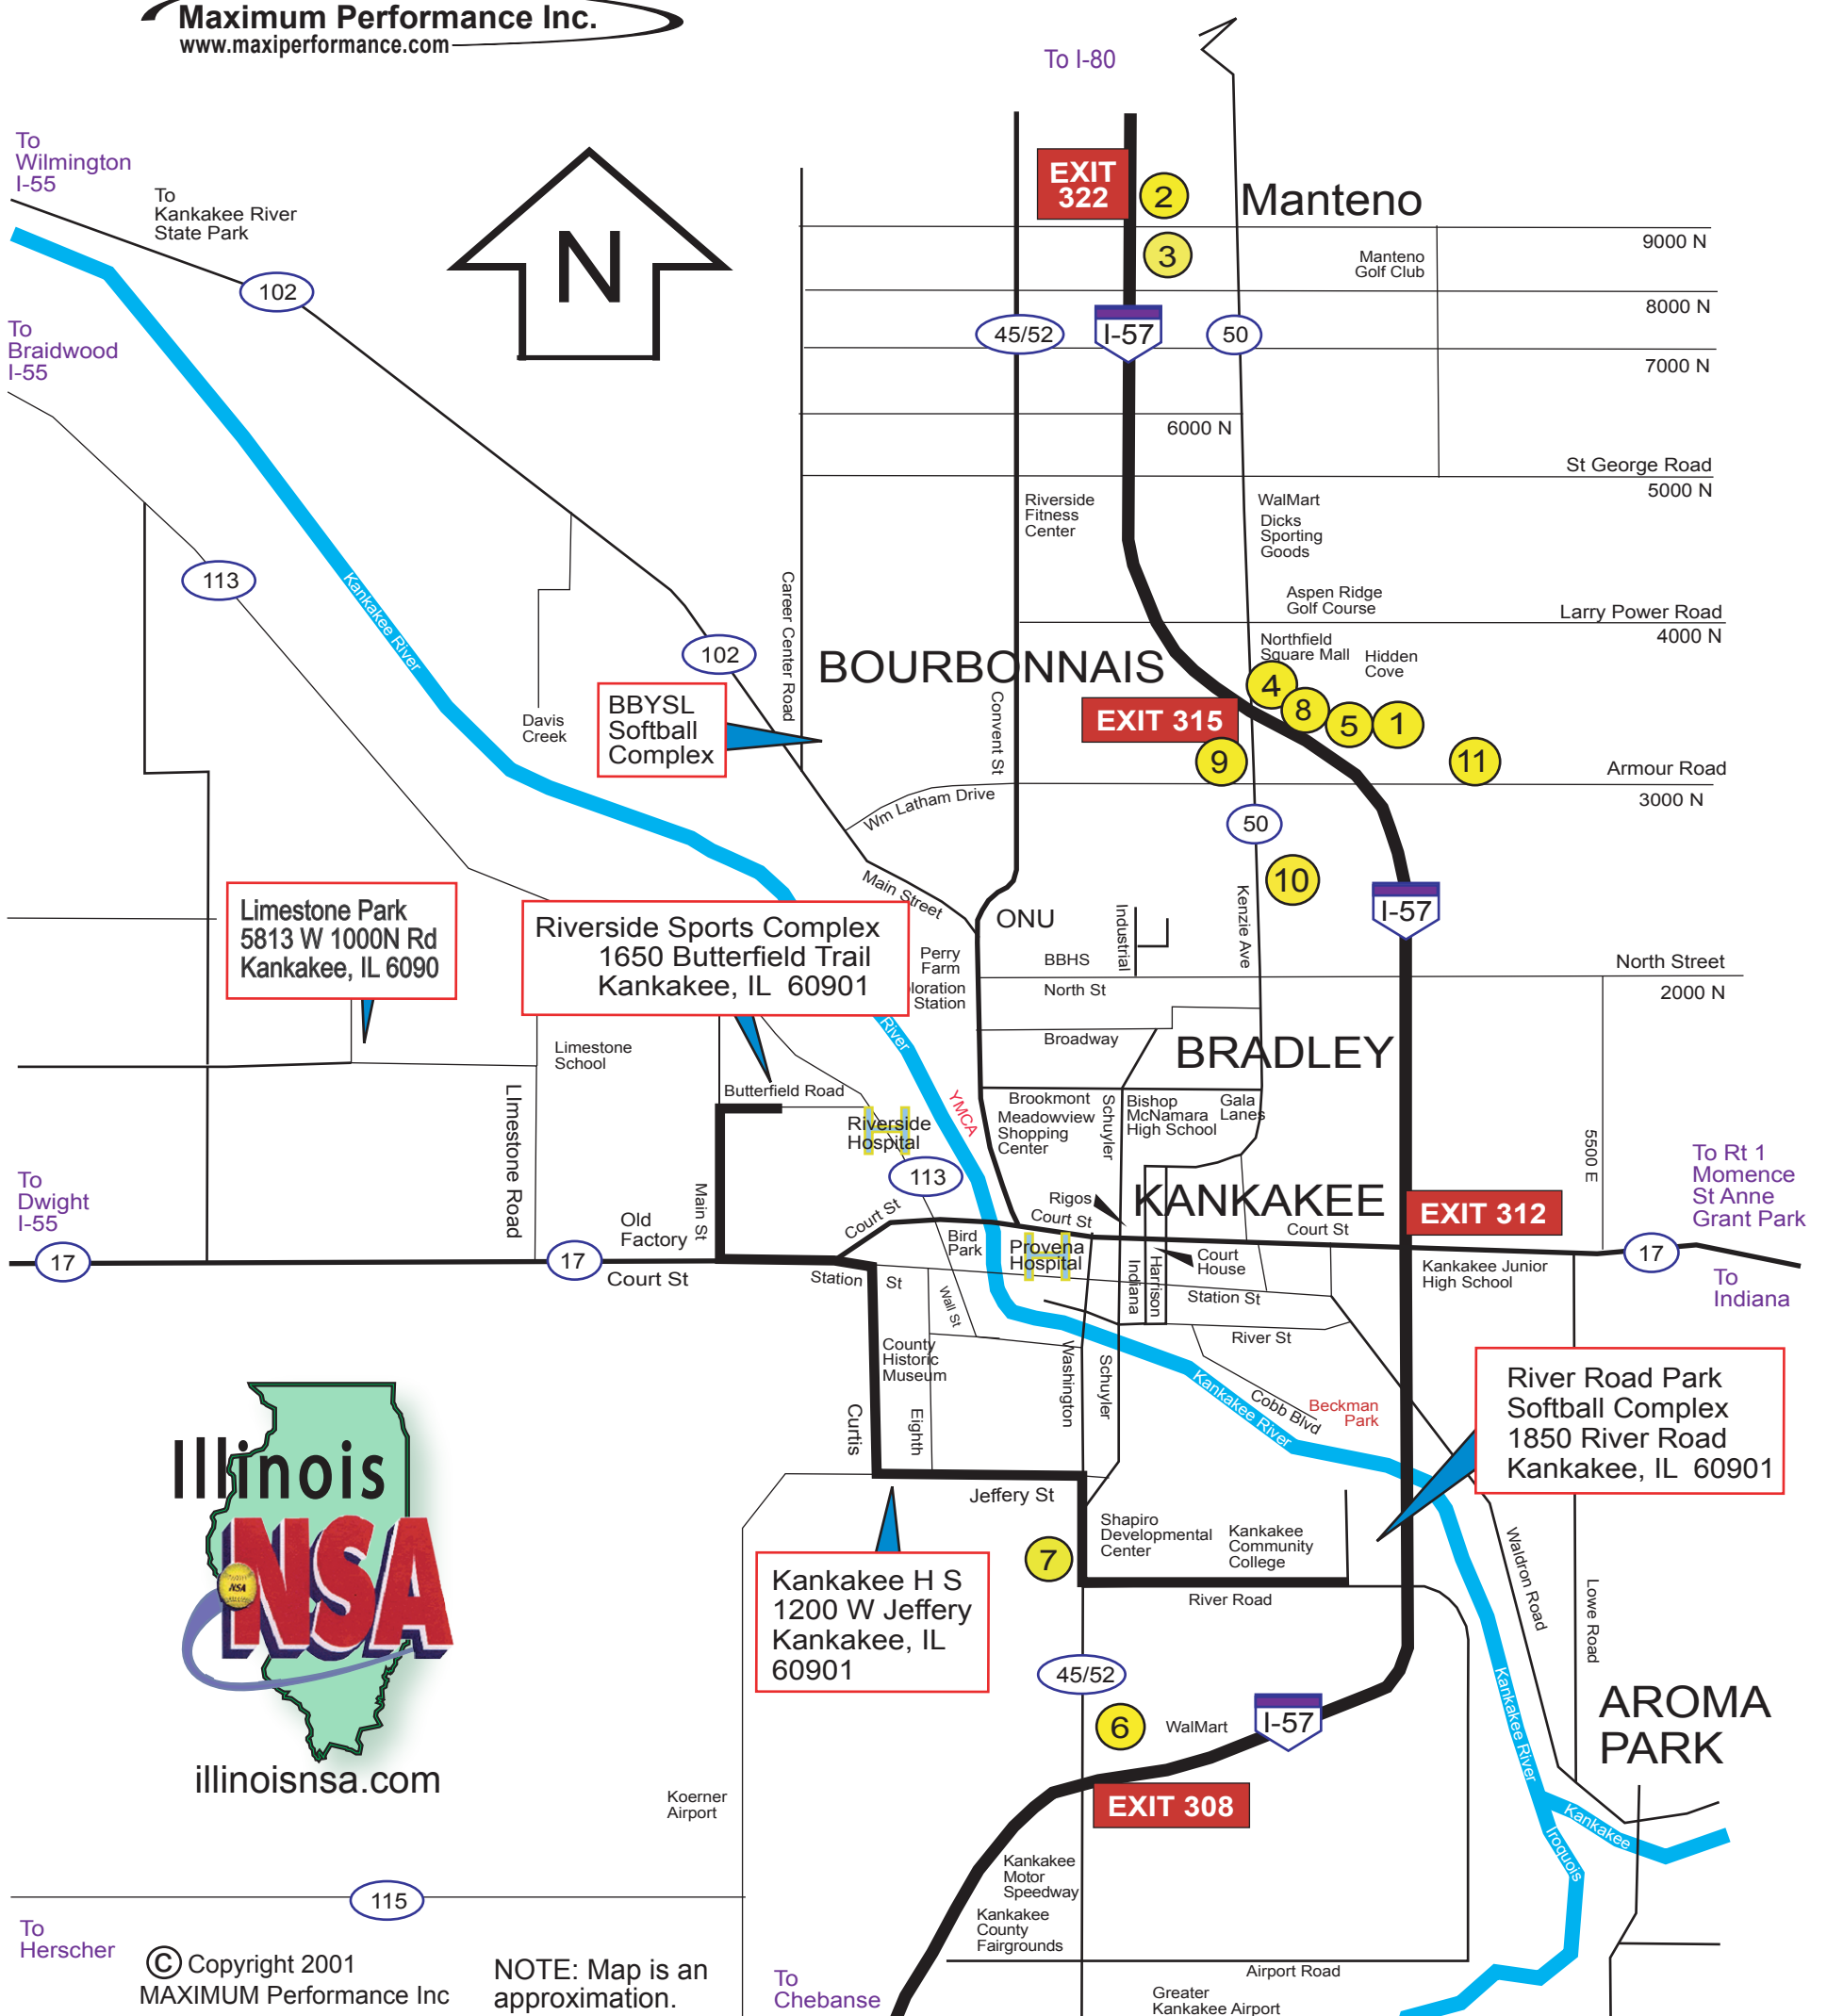

Kankakee County Metro Map

Maximum Performance Inc.
www.maxiperformance.com

© Copyright 2001
MAXIMUM Performance Inc

NOTE: Map is an approximation.

Kankakee County Hotel Key

- | | | | |
|----------------------------------|--------------|-----------------------------|--------------|
| 1. Holiday Inn Express | 815-932-4411 | 7. Economy Inn, Kankakee | 815-939-4551 |
| 2. Howard Johnsons, Manteno | 815-468-8657 | 8. Comfort Inn, Bourbonnais | 815-401-5043 |
| 3. Country Inn & Suites, Manteno | 815-468-2600 | 9. Motel 6, Bradley | 815-933-2300 |
| 4. Fairfield Inn, Bourbonnais | 815-935-1334 | 10. Quality Inn, Bradley | 815-939-3501 |
| 5. Hampton Inn, Bourbonnais | 815-932-8369 | 11. Super 8, Bradley | 815-939-7888 |
| 6. Hilton Garden Inn, Kankakee | 815-932-4444 | | |